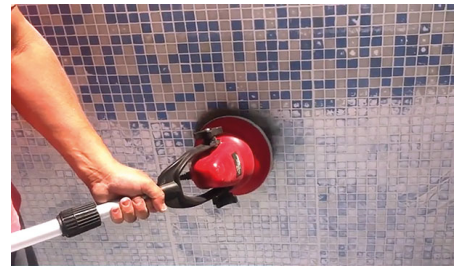

Automatic solution for all type of floors and walls

**Suitable
for any type of
surface**

Telescopic pole
from 1.50m to
2.50m

Adjustable
head 70°

**Include
battery**

Can even submerged up to 15cm

Clean and polish.

Perfect for the waterline, showers, locker rooms, gyms...

Pictures can vary from original product

Technical data

Serie M

Serie XL

Mesure	Ø 15 cm
Power supply	12V
Telescopic pole	150 a 250 cm
Battery charge	Serial
Max. power / autonomy	40 W / 1h30'
Weight	2,5 kg
Brush / Cleaning	Pad / nRotative nylon at 70°
Dimensions (LxVxH)	17 x 112 x 15 cm
Code	NDE-LHCM

Ø 22 cm
24V
250 a 500 cm
Serial
>1h to 2h
4 kg
Rotative nylon

NDE-LHCXL

Brushes			Pad support
Mosaic	Rigid Painted wooden	Nylon For any surface	
Almohadilla			
Liner / plastic	Strip Tiled surface	Polish Wooden	Polish Stainless steel