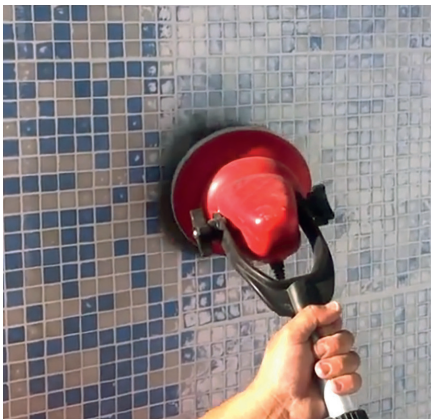

Automatic solution for all type of floors and walls

**Suitable
for any type of
surface**

Telescopic pole
from 1.50m to
2.50m

Adjustable
head 70°

**Include
battery**

Can even submerged up to 15cm

Clean and polish.

Perfect for the waterline, showers, locker rooms, gyms...

Pictures can vary from original product

Technical data

Serie M

Serie XL

Mesure	Ø 15 cm
Power supply	12V
Telescopic pole	150 a 250 cm
Battery charge	Serial
Max. power / autonomy	40 W / 1h30'
Weight	2,5 kg
Brush / Cleaning	Pad / nRotative nylon at 70°
Dimensions (LxVxH)	17 x 112 x 15 cm
Code	NDE-LHCM

Ø 22 cm
24V
250 a 500 cm
Serial
>1h to 2h
4 kg
Rotative nylon

NDE-LHCXL

Brushes			Pad support
Mosaic	Rigid Painted wooden	Nylon For any surface	
Almohadilla			
Liner / plastic	Strip Tiled surface	Polish Wooden	Polish Stainless steel