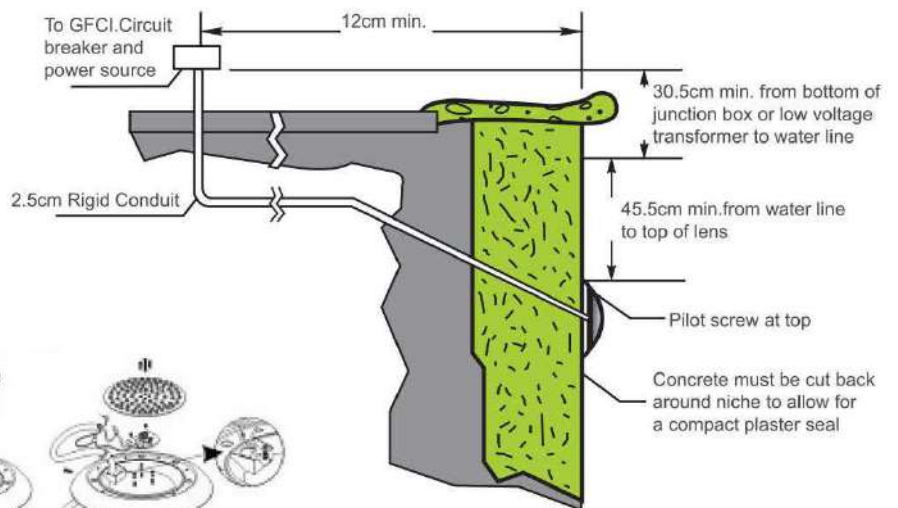

- *Stainless steel Premium LED lamp of high quality.*
- *Easy to install and maintain.*
- *Wall hanging fit.*
- *High intensity LED beam technology.*
- *Available in White or multi-color.*
- *Optional remote control (RC) allows you to manage the pool with an easygoing and relaxed lifestyle.*
- *Enclosure class IP68 water and dust proofing.*
- *For concrete pools*